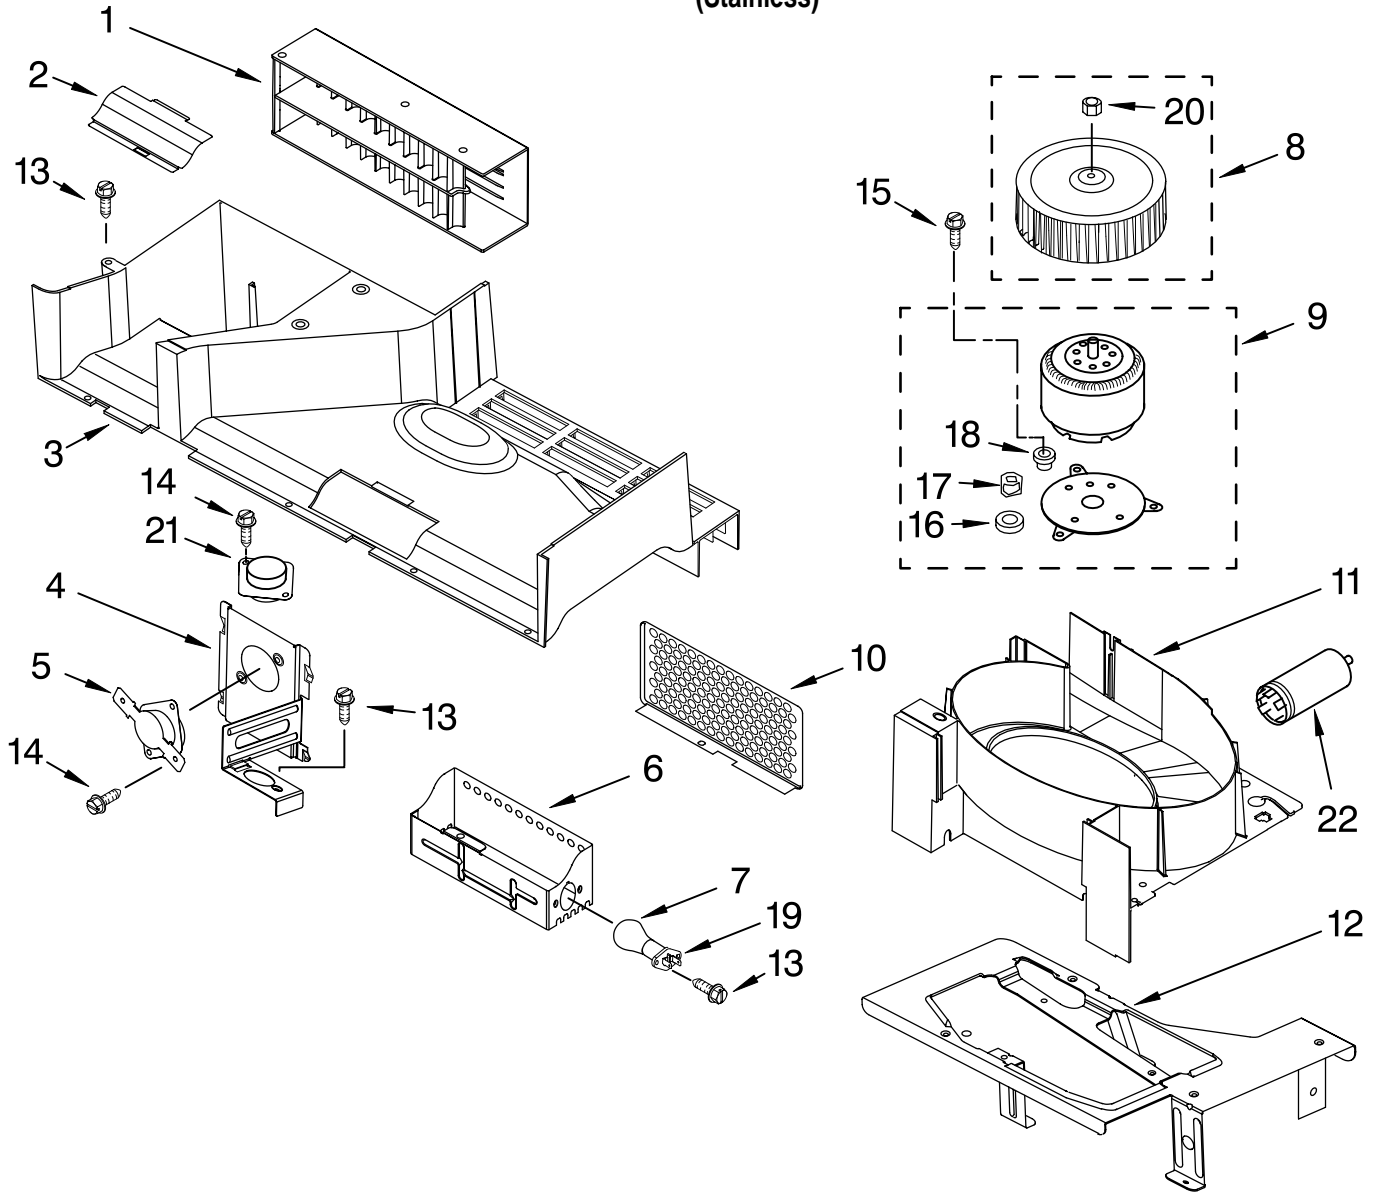

AIR FLOW PARTS

For Model: GH4155XPS3
(Stainless)

Illus. No.	Part No.	DESCRIPTION
1	8184638	Deflector, Air
2	8169557	Reflector, Air
3	8185083	Duct, Air
4	8204653	Bracket, Thermostat
5	8183697	Thermostat
6	8184745	Housing, Lamp
7	4393681	Lamp
8	8204694	Wheel, Fan
9	8204751	Motor, Fan

Illus. No.	Part No.	DESCRIPTION
10	8204754	Shield
11	8184624	Housing, Fan
12		Bracket, Fan (Not Serviced)
13	8169474	Screw
14	8169478	Screw
15	4393830	Screw

Illus. No.	Part No.	DESCRIPTION
16	4393874	Plate, Damper
17	8184129	Spacer, Copper Pipe
18	8169635	Cushion, Mtr
19	8169539	Holder, Lamp
20	8184404	Nut
21	4393808	Sensor, Humidity
22	8169561	Filter

FOR ORDERING INFORMATION REFER TO PARTS PRICE LIST